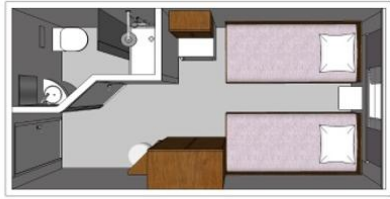

M/S Kronstadt

4 anchors - Volga - cabins

M/S Kronstadt

The MS KRONSTADT sails on the Volga.

Interior design

Cabins

- Boat deck 2 beds - Junior suite 15 m²
- Boat deck 1 single bed 7 m²
- Boat deck 2 beds 10 m²
- Middle deck 3 beds 11 m²
- Main deck comfort class - 2 beds 13 m²
- Upper deck 1 double bed - Suit 30 m²
- Upper deck 1 single bed 7 m²
- Upper deck 2 beds 10 m²
- UPPER DECK ESPACE 15 m²

Cabins equipments

Decks and technical details

LOWER DECK 10 cabins

Width : 16.70
Draft : 2.75
Speed : 26 km/h
Number of cabin decks : 4
Year Built : 1979
Year Renovated : 2017
Guest capacity : 226
Length : 125

MAIN DECK 24 cabins

UPPER DECK 52 cabins

BOAT DECK 30 cabins

SUN DECK

UPPER DECK : RESTAURANT - BAR - SOUVENIR SHOP

BOAT DECK : PANORAMIC BAR AND MUSICAL SALON - RESTAURANT

SUN DECK : SUN DECK - CONFERENCE ROOM / BAR