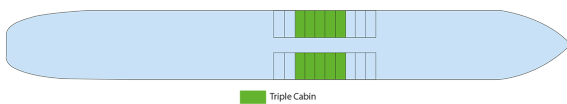

M/S Kronstadt

4 anchors - Volga - cabins

M/S Kronstadt

The MS KRONSTADT sails on the Volga.

Interior design

Cabins

- Boat deck 2 beds - Junior suite 15 m²
- Boat deck 1 single bed 7 m²
- Boat deck 2 beds 10 m²
- Middle deck 3 beds 11 m²
- Main deck comfort class - 2 beds 13 m²
- Upper deck 1 double bed - Suit 30 m²
- Upper deck 1 single bed 7 m²
- Upper deck 2 beds 10 m²
- UPPER DECK ESPACE 15 m²

Cabins equipments

Decks and technical details

LOWER DECK 10 cabins

Width : 16.70
Draft : 2.75
Speed : 26 km/h
Number of cabin decks : 4
Year Built : 1979
Year Renovated : 2017
Guest capacity : 226
Length : 125

MAIN DECK 24 cabins

UPPER DECK 52 cabins

BOAT DECK 30 cabins

SUN DECK

UPPER DECK : RESTAURANT - BAR - SOUVENIR SHOP

BOAT DECK : PANORAMIC BAR AND MUSICAL SALON - RESTAURANT

SUN DECK : SUN DECK - CONFERENCE ROOM / BAR