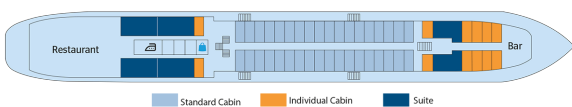

M/S Kronstadt

4 anchors - Volga - cabins

M/S Kronstadt

The MS KRONSTADT sails on the Volga.

Interior design

Cabins

- Boat deck 2 beds - Junior suite 15 m²
- Boat deck 1 single bed 7 m²
- Boat deck 2 beds 10 m²
- Middle deck 3 beds 11 m²
- Main deck comfort class - 2 beds 13 m²
- Upper deck 1 double bed - Suit 30 m²
- Upper deck 1 single bed 7 m²
- Upper deck 2 beds 10 m²
- UPPER DECK ESPACE 15 m²

Cabins equipments

Decks and technical details

LOWER DECK 10 cabins

Width : 16.70
Draft : 2.75
Speed : 26 km/h
Number of cabin decks : 4
Year Built : 1979
Year Renovated : 2017
Guest capacity : 226
Length : 125

MAIN DECK 24 cabins

UPPER DECK 52 cabins

BOAT DECK 30 cabins

SUN DECK

UPPER DECK : RESTAURANT - BAR - SOUVENIR SHOP

BOAT DECK : PANORAMIC BAR AND MUSICAL SALON - RESTAURANT

SUN DECK : SUN DECK - CONFERENCE ROOM / BAR