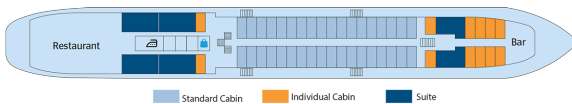

M/S Kronstadt

4 anchors - Volga - cabins

M/S Kronstadt

The MS KRONSTADT sails on the Volga.

Interior design

Cabins

- Boat deck 2 beds - Junior suite 15 m²
- Boat deck 1 single bed 7 m²
- Boat deck 2 beds 10 m²
- Middle deck 3 beds 11 m²
- Main deck comfort class - 2 beds 13 m²
- Upper deck 1 double bed - Suit 30 m²
- Upper deck 1 single bed 7 m²
- Upper deck 2 beds 10 m²
- UPPER DECK ESPACE 15 m²

Cabins equipments

Decks and technical details

LOWER DECK 10 cabins

Width : 16.70
Draft : 2.75
Speed : 26 km/h
Number of cabin decks : 4
Year Built : 1979
Year Renovated : 2017
Guest capacity : 226
Length : 125

MAIN DECK 24 cabins

UPPER DECK 52 cabins

BOAT DECK 30 cabins

SUN DECK

UPPER DECK : RESTAURANT - BAR - SOUVENIR SHOP

BOAT DECK : PANORAMIC BAR AND MUSICAL SALON - RESTAURANT

SUN DECK : SUN DECK - CONFERENCE ROOM / BAR