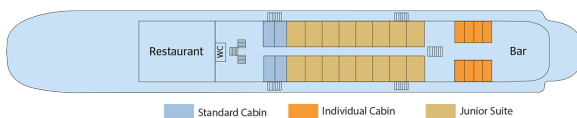

M/S Kronstadt

4 anchors - Volga - cabins

M/S Kronstadt

The MS KRONSTADT sails on the Volga.

Interior design

Cabins

- Boat deck 2 beds - Junior suite 15 m²
- Boat deck 1 single bed 7 m²
- Boat deck 2 beds 10 m²
- Middle deck 3 beds 11 m²
- Main deck comfort class - 2 beds 13 m²
- Upper deck 1 double bed - Suit 30 m²
- Upper deck 1 single bed 7 m²
- Upper deck 2 beds 10 m²
- UPPER DECK ESPACE 15 m²

Cabins equipments

Decks and technical details

LOWER DECK 10 cabins

Width : 16.70
Draft : 2.75
Speed : 26 km/h
Number of cabin decks : 4
Year Built : 1979
Year Renovated : 2017
Guest capacity : 226
Length : 125

MAIN DECK 24 cabins

UPPER DECK 52 cabins

BOAT DECK 30 cabins

SUN DECK

UPPER DECK : RESTAURANT - BAR - SOUVENIR SHOP

BOAT DECK : PANORAMIC BAR AND MUSICAL SALON - RESTAURANT

SUN DECK : SUN DECK - CONFERENCE ROOM / BAR