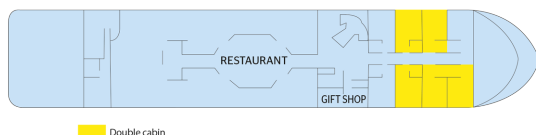

Cabins

- NILE DECK - 2 ADJUSTABLE TWIN BEDS 20 m²
- UPPER DECK - 2 ADJUSTABLE TWIN BEDS WITH ONE SPARE BED 20 m²
- MAIN DECK - 2 ADJUSTABLE TWIN BEDS WITH ONE SPARE BED 20 m²
- NILE DECK - 2 ADJUSTABLE TWIN BEDS WITH ONE SPARE BED 20 m²
- MAIN DECK - 1 DOUBLE BED SUITE 40 m²
- MAIN DECK - 2 ADJUSTABLE TWIN BEDS 20 m²
- UPPER DECK - 2 ADJUSTABLE TWIN BEDS 20 m²

Cabins equipments

- 220 volts sockets (European sockets)
- TV
- Hairdryer
- Safe
- Individual air conditioning
- Outdoor swimming pool
- Outdoor Jacuzzi
- Massage area
- 2 exercise bikes
- Wi-Fi on all decks
- Laundry service
- On-board doctor
- Gift shop

Decks and technical details

NILE DECK 4 cabins

MAIN DECK 20 cabins