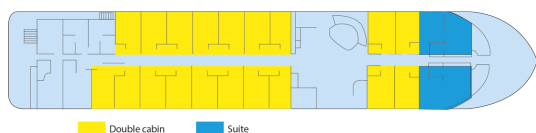

Year Built : 1998
Year Renovated : 2018
Guest capacity : 100
Number of cabins : 50
Width : 13,80
Length : 72
Number of crew members : 75
Number of decks : 3
Laundry
Jacuzzi
Outdoor Pool