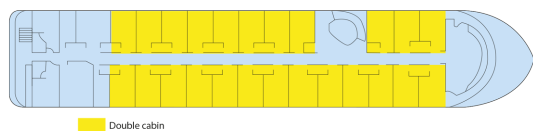

UPPER DECK 24 cabins

UPPER SUN DECK