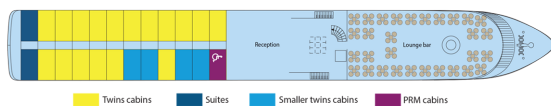

MS Gil Eanes

5 anchors - Douro - 66 cabins

MS Gil Eanes

The MS Gil Eanes cruises on the Douro.

Interior design

Cabins

- Upper Deck 2 beds - disabled person 14 m²
- Middle deck 2 beds 12 m²
- Middle deck 2 adjustable twin beds 13 m²
- Middle deck 2 beds - suit 15 m²
- Main deck 2 beds 12 m²
- Main deck 2 adjustable twin beds 13 m²
- Upper deck 2 adjustable twin beds 13 m²
- Upper deck 2 beds - Suit 19 m²

Decks and technical details

MAIN DECK 8 cabins

Twins cabins Smaller twins cabins

MIDDLE DECK 24 cabins

Twins cabins Suites Smaller twins cabins PRM cabins

UPPER DECK 34 cabins

Twins cabins Suites

Number of decks : 3
Length : 80
Width : Casual
Number of cabins : 66
Guest capacity : 132
Year Built : 2015
PRM cabins
Cabins outside
Elevators

SUN DECK

MAIN DECK : RESTAURANT

MIDDLE DECK : RECEPTION DESK - LOUNGE BAR WITH DANCEFLOOR

SUN DECK : FITNESS - SUN DECK