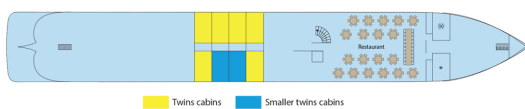

MS Gil Eanes

5 anchors - Douro - 66 cabins

MS Gil Eanes

The MS Gil Eanes cruises on the Douro.

Interior design

Cabins

- Upper Deck 2 beds - disabled person 14 m²
- Middle deck 2 beds 12 m²
- Middle deck 2 adjustable twin beds 13 m²
- Middle deck 2 beds - suit 15 m²
- Main deck 2 beds 12 m²
- Main deck 2 adjustable twin beds 13 m²
- Upper deck 2 adjustable twin beds 13 m²
- Upper deck 2 beds - Suit 19 m²

Decks and technical details

MAIN DECK 8 cabins

Twins cabins Smaller twins cabins

MIDDLE DECK 24 cabins

Twins cabins Suites Smaller twins cabins PRM cabins

UPPER DECK 34 cabins

Twins cabins Suites

Number of decks : 3
Length : 80
Width : Casual
Number of cabins : 66
Guest capacity : 132
Year Built : 2015
PRM cabins
Cabins outside
Elevators