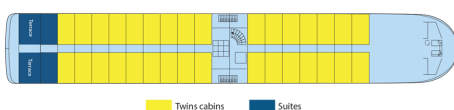

MS Gil Eanes

5 anchors - Douro - 66 cabins

MS Gil Eanes

The MS Gil Eanes cruises on the Douro.

Interior design

Cabins

- Upper Deck 2 beds - disabled person 14 m²
- Middle deck 2 beds 12 m²
- Middle deck 2 adjustable twin beds 13 m²
- Middle deck 2 beds - suit 15 m²
- Main deck 2 beds 12 m²
- Main deck 2 adjustable twin beds 13 m²
- Upper deck 2 adjustable twin beds 13 m²
- Upper deck 2 beds - Suit 19 m²

Decks and technical details

MAIN DECK 8 cabins

Twins cabins Smaller twins cabins

MIDDLE DECK 24 cabins

Twins cabins Suites Smaller twins cabins PRM cabins

UPPER DECK 34 cabins

Twins cabins Suites

Number of decks : 3
Length : 80
Width : Casual
Number of cabins : 66
Guest capacity : 132
Year Built : 2015
PRM cabins
Cabins outside
Elevators

SUN DECK

MAIN DECK : RESTAURANT

MIDDLE DECK : RECEPTION DESK - LOUNGE BAR WITH DANCEFLOOR

SUN DECK : FITNESS - SUN DECK