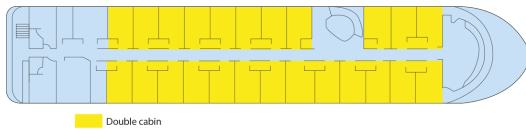

UPPER DECK 24 cabins

UPPER SUN DECK