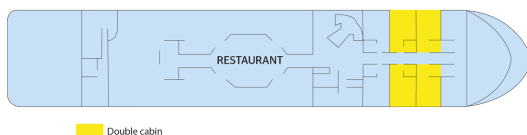

JAZ ROYALE

5 anchors - - 50 cabins

JAZ ROYALE

The JAZ ROYALE sails on the Nile River.

Interior design

Cabins

- NILE DECK - 2 ADJUSTABLE TWIN BEDS 20 m²
- UPPER DECK - 2 ADJUSTABLE TWIN BEDS WITH ONE SPARE BED 20 m²
- NILE DECK - 2 ADJUSTABLE TWIN BEDS WITH ONE SPARE BED 20 m²
- MAIN DECK - 2 ADJUSTABLE TWIN BEDS WITH ONE SPARE BED 20 m²
- MAIN DECK - 1 DOUBLE BED SUITE 40 m²
- MAIN DECK - 2 ADJUSTABLE TWIN BEDS 20 m²
- UPPER DECK - 2 ADJUSTABLE TWIN BEDS 20 m²

Decks and technical details

NILE DECK 4 cabins

MAIN DECK 20 cabins

Number of decks : 3
Number of crew members : 75
Length : 72
Width : 13,80
Number of cabins : 50
Guest capacity : 106
Year Built : 1992
Outdoor Pool
Jacuzzi
Laundry