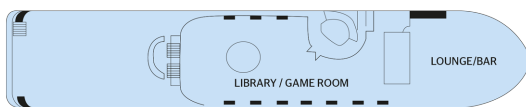

JAZ ROYALE

5 anchors - - 50 cabins

JAZ ROYALE

The JAZ ROYALE sails on the Nile River.

Interior design

Cabins

- NILE DECK - 2 ADJUSTABLE TWIN BEDS 20 m²
- UPPER DECK - 2 ADJUSTABLE TWIN BEDS WITH ONE SPARE BED 20 m²
- NILE DECK - 2 ADJUSTABLE TWIN BEDS WITH ONE SPARE BED 20 m²
- MAIN DECK - 2 ADJUSTABLE TWIN BEDS WITH ONE SPARE BED 20 m²
- MAIN DECK - 1 DOUBLE BED SUITE 40 m²
- MAIN DECK - 2 ADJUSTABLE TWIN BEDS 20 m²
- UPPER DECK - 2 ADJUSTABLE TWIN BEDS 20 m²

Decks and technical details

NILE DECK 4 cabins

MAIN DECK 20 cabins

Number of decks : 3
Number of crew members : 75
Length : 72
Width : 13,80
Number of cabins : 50
Guest capacity : 106
Year Built : 1992
Outdoor Pool
Jacuzzi
Laundry

UPPER DECK 24 cabins

UPPER SUN DECK

SUN DECK

NILE DECK : GIFT SHOP - RESTAURANT

UPPER SUN DECK : SWIMMING POOL / JACUZZI - UPPER SUN DECK - MASSAGE AREA

SUN DECK : LOUNGE / BAR - LIBRARY / BOARD GAMES