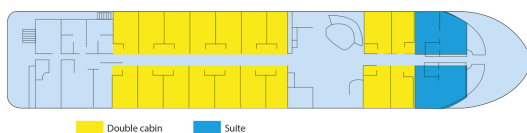

JAZ ROYALE

5 anchors - - 50 cabins

JAZ ROYALE

The JAZ ROYALE sails on the Nile River.

Interior design

Cabins

- NILE DECK - 2 ADJUSTABLE TWIN BEDS 20 m²
- UPPER DECK - 2 ADJUSTABLE TWIN BEDS WITH ONE SPARE BED 20 m²
- NILE DECK - 2 ADJUSTABLE TWIN BEDS WITH ONE SPARE BED 20 m²
- MAIN DECK - 2 ADJUSTABLE TWIN BEDS WITH ONE SPARE BED 20 m²
- MAIN DECK - 1 DOUBLE BED SUITE 40 m²
- MAIN DECK - 2 ADJUSTABLE TWIN BEDS 20 m²
- UPPER DECK - 2 ADJUSTABLE TWIN BEDS 20 m²

Decks and technical details

NILE DECK 4 cabins

MAIN DECK 20 cabins

Number of decks : 3
Number of crew members : 75
Length : 72
Width : 13,80
Number of cabins : 50
Guest capacity : 106
Year Built : 1992
Outdoor Pool
Jacuzzi
Laundry