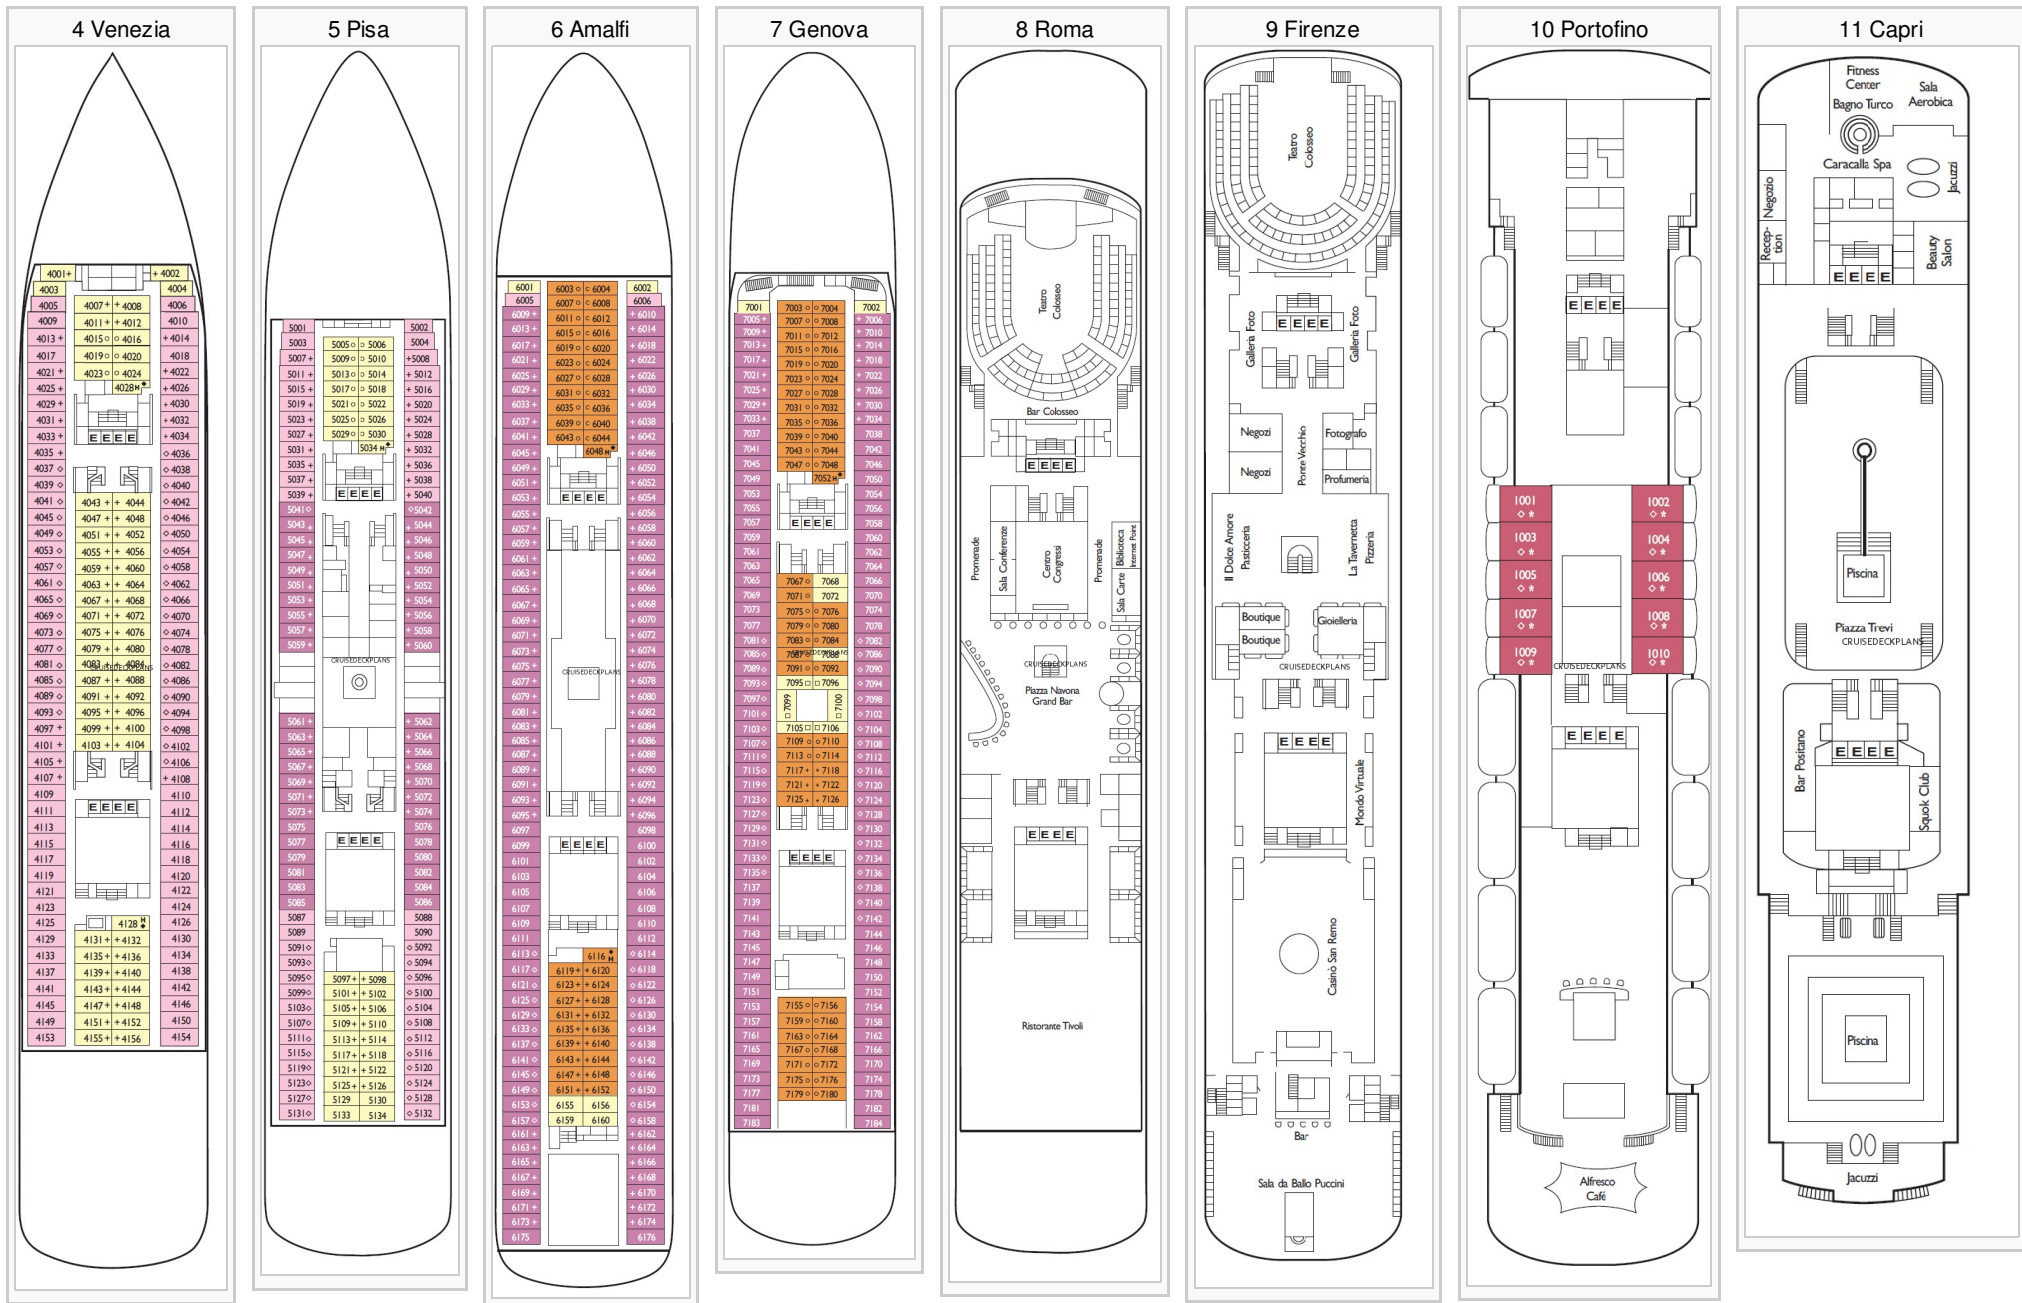

# Costa neoClassica Deck Plans

Stateroom symbols: **S** : EP EC : IP IC

Symbols: ↻ Connecting staterooms | **E** Elevator | **H** Handicap accessible | **L** One lower | **U** One upper & lower | **1** One upper bed | **2** Partly obstructed view | **Q** Queen bed | **1** Single murphy bed | **S** Single sofa bed | **U** Two upper beds

12 Ravello

14 Cortina