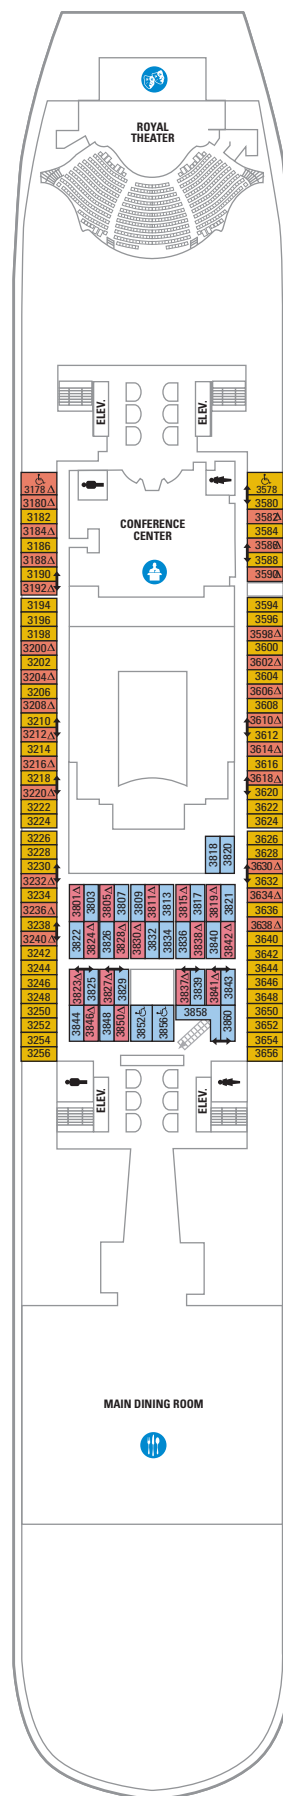

OUTSIDE VIEW

H I Ocean View Stateroom

Two twin beds that convert to Royal King, private bathroom and sitting area. (179 sq. ft.)
Accessible staterooms: 264 sq. ft.

INTERIOR

K N Large Interior Stateroom

Two twin beds that convert to Royal King, private bathroom and sitting area. (172 sq. ft.)
Accessible staterooms: 258 sq. ft.

Main Dining Room

Enjoy an expansive menu of delicious dinner options in early and late seating dining — as well as the flexible My Time Dining program.

LEGENDS:

- △ Stateroom with sofa bed
- * Stateroom has third Pullman bed available
- † Stateroom has third and fourth Pullman beds available
- ◆ Stateroom with sofa bed and third Pullman bed available
- ‡ Stateroom has four additional Pullman beds available
- ↓ Connecting staterooms.
- ♿ Indicates accessible staterooms
- ☒ Stateroom has an obstructed view

- 🍴 Dining Venue
- 🎪 Entertainment Area
- 🍹 Bars & Lounges
- 👦 Kids & Teens Area
- 🏊 Pool
- ♨ Spa
- 🏋 Fitness
- 🏃 Running Track
- 🧗 Rock climbing
- 🌊 FlowRider®
- ℹ Information
- 🏢 Conference Center
- 🛍 Shopping
- 🎰 Casino

NOTES:

All stateroom and balcony sizes are approximate
A Royal King measures 72.5 inches wide by 82 inches long.
For sofa bed configuration call your Travel Agent or Royal Caribbean International.
All staterooms and suites come complete with private bathroom, vanity area, safe, hair dryer, closed-circuit TV and phone.