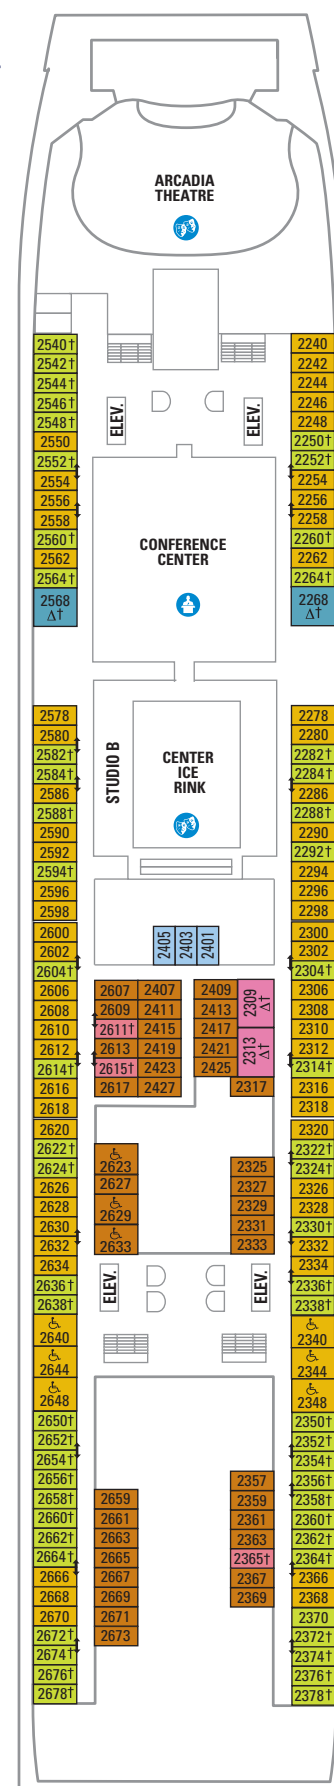

OUTSIDE VIEW

FO Family Ocean View Stateroom

Two twin beds that convert to Royal King. Sofa converts to double, two Pullman beds, private bathroom and sitting area. Accommodates six guests. (293 sq. ft.)

G I Ocean View Stateroom

Two twin beds that convert to Royal King and private bathroom. (159 sq. ft.)

INTERIOR

FI Family Interior Stateroom

Two twin beds that convert to Royal King. Sofa converts to double, two Pullman beds, private bathroom and sitting area. Accommodates six guests. (324 sq. ft.)

K N Q Interior Stateroom

Two twin beds that convert to Royal King and private bathroom. (150 sq. ft.)

PUBLIC AREAS

Arcadia Theatre

Our theatre - five stories from the orchestra pit to domed ceiling - features contemporary musical stage productions.

LEGENDS:

- △ Stateroom with sofa bed
- * Stateroom has third Pullman bed available
- † Stateroom has third and fourth Pullman beds available
- ◆ Stateroom with sofa bed and third Pullman bed available
- ‡ Stateroom has four additional Pullman beds available
- ‡ Connecting staterooms.
- ♿ Indicates accessible staterooms
- ⊠ Stateroom has an obstructed view