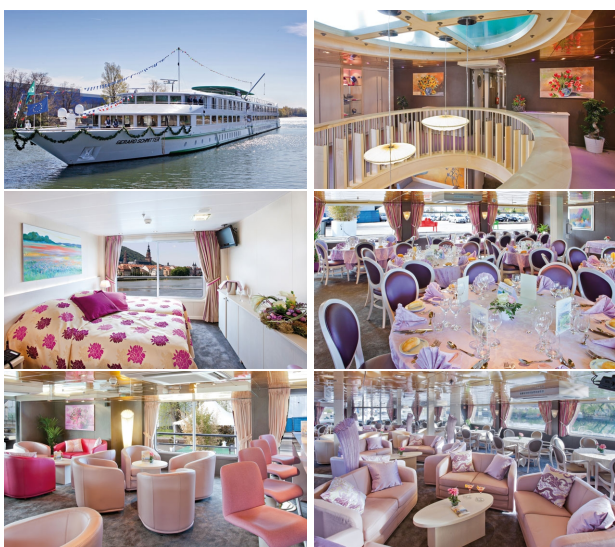

MS Gérard Schmitter 4* PREMIUM

MS Gérard Schmitter sails on the Rhine.

Built : 2012
Length : 110 long
Width : 11.40 m wide
Cabins : 88 cabins
Capacity : 176 passengers
Facilities : lounge-bar with a dance floor - bar - dining room - large sundeck with deckchairs - lift - terrace - French balconies - gift shop.
 Central heating, 230 V electricity, air-conditioning, radar, TV and video in the lounge, wifi on board.

3 DECK SHIP

THE CABINS

Equipements : all cabins are equipped with shower and toilet, hairdryer, satellite TV, radio, safe.

- **Upper deck :** 41 cabins (39 twins, 2 cabins with a double bed)
- **Middle deck :** 21 cabins (16 twins, 4 cabins with a double bed, 1 HA G cabin)
- **Main deck :** 25 cabins (18 twins, 7cabins with a double bed)