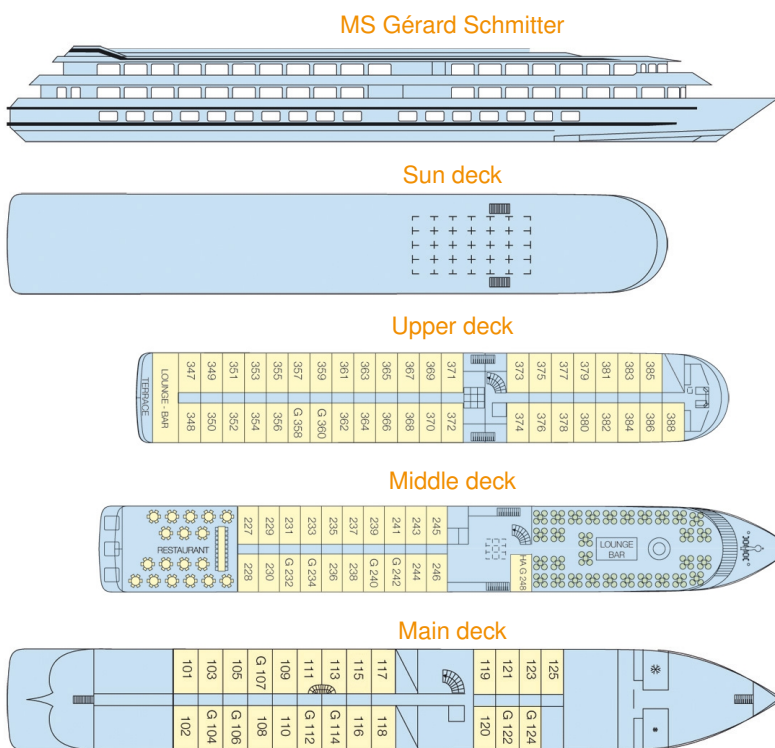

MS Gérard Schmitter 4* PREMIUM

MS Gérard Schmitter sails on the Rhine.

Built : 2012
Length : 110 long
Width : 11.40 m wide
Cabins : 88 cabins
Capacity : 176 passengers
Facilities : lounge-bar with a dance floor - bar - dining room - large sundeck with deckchairs - lift - terrace - French balconies - gift shop.
 Central heating, 230 V electricity, air-conditioning, radar, TV and video in the lounge, wifi on board.

3 DECK SHIP

THE CABINS

Equipements : all cabins are equipped with shower and toilet, hairdryer, satellite TV, radio, safe.

- **Upper deck :** 41 cabins (39 twins, 2 cabins with a double bed)
- **Middle deck :** 21 cabins (16 twins, 4 cabins with a double bed, 1 HA G cabin)
- **Main deck :** 25 cabins (18 twins, 7cabins with a double bed)

Cabin equipped for disabled : YES

G = cabin with a double bed
HA G = cabin equipped for disabled with double bed

Cabin twin beds

Cabin double bed